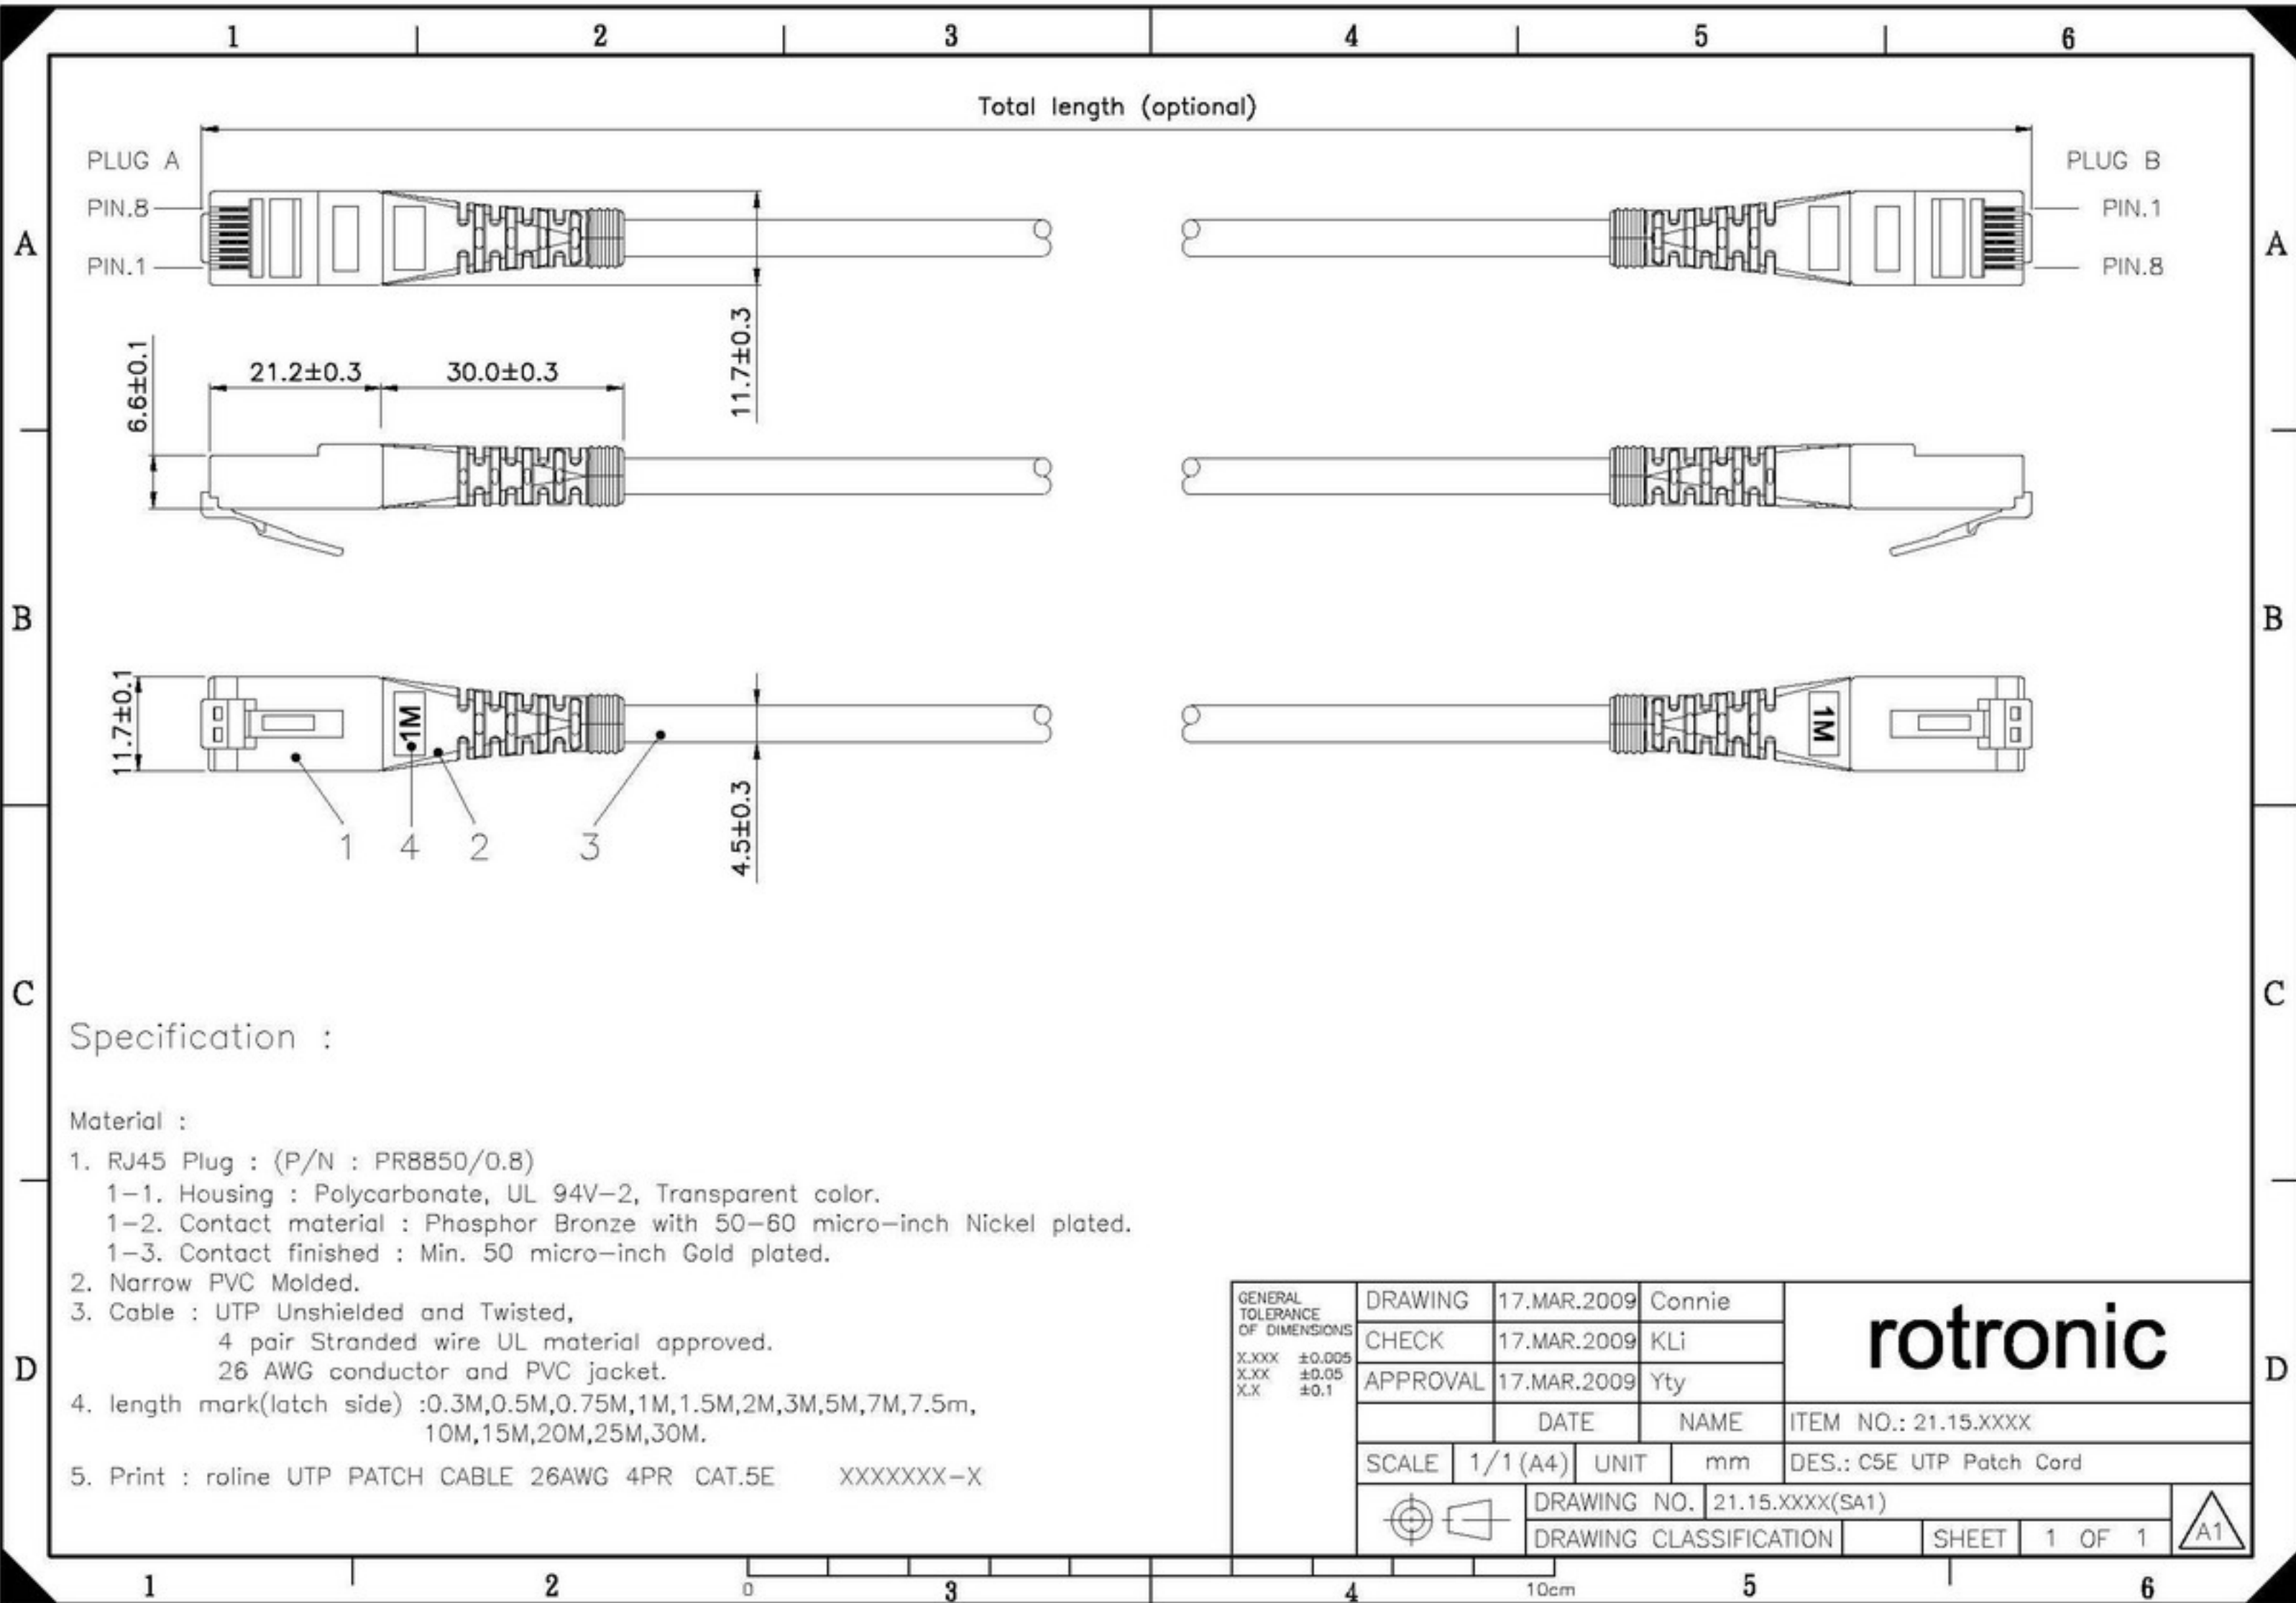

Datenblatt - Fiche technique - Data sheet

21.15.0502

ROLINE UTP-Patchkabel konf. Kat. 5e, grau, 2,0 m

Cordon ROLINE Cat.5e UTP confectionné, gris, 2,0 m

ROLINE UTP Patch Cord Cat.5e, grey, 2.0 m

Specification :

Material :

1. RJ45 Plug : (P/N : PR8850/0.8)
 - 1-1. Housing : Polycarbonate, UL 94V-2, Transparent color.
 - 1-2. Contact material : Phosphor Bronze with 50-60 micro-inch Nickel plated.
 - 1-3. Contact finished : Min. 50 micro-inch Gold plated.
2. Narrow PVC Molded.
3. Cable : UTP Unshielded and Twisted,
 - 4 pair Stranded wire UL material approved.
 - 26 AWG conductor and PVC jacket.
4. length mark(latch side) :0.3M,0.5M,0.75M,1M,1.5M,2M,3M,5M,7M,7.5m, 10M,15M,20M,25M,30M.
5. Print : roline UTP PATCH CABLE 26AWG 4PR CAT.5E XXXXXX-X

GENERAL TOLERANCE OF DIMENSIONS X.XXX ±0.005 X.XX ±0.05 X.X ±0.1	DRAWING	17.MAR.2009	Connie	rotronic
	CHECK	17.MAR.2009	KLi	
	APPROVAL	17.MAR.2009	Yty	
	DATE		NAME	ITEM NO.: 21.15.XXXX
SCALE 1/1 (A4)		UNIT mm	DES.: C5E UTP Patch Cord	
		DRAWING NO. 21.15.XXXX(SA1)		
		DRAWING CLASSIFICATION	SHEET 1 OF 1	